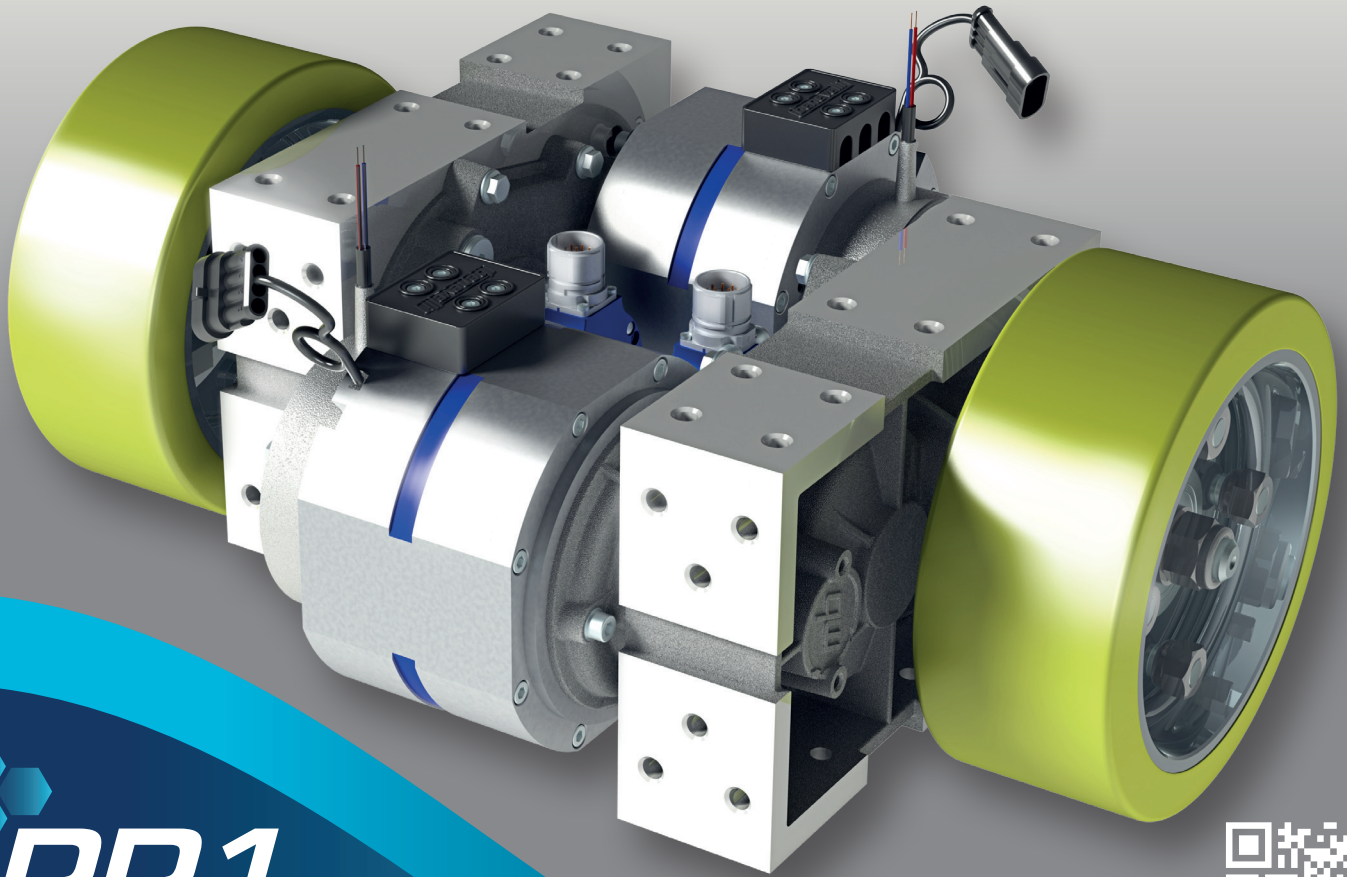

TRANSAXLES & POWER DRIVE UNITS

DD1 SERIE DUAL DRIVE UNITS

HIGHLY EFFICIENT
EASY TO INSTALL
LOW BACKLASH
MODULAR SYSTEM
CUSTOMIZED WHEELS
DC, AC, PMAC MOTORS
MOTOR POWER UP TO 4KW
GEAR RATIOS UP TO 1:32
INCREMENTAL ENCODER

Compact Drive System for Automated Guided Vehicles (AGV)

A New Standard in AGV Market

DD1 package includes wheels, electric motor, gearbox, incremental encoder and safety brake in a all-in-one compact solution.

DD1 SERIE becomes the most compact and powerful transmission on the market.

The combination of small and powerful motors with the slow gear ratios allows DD1 SERIE works always at maximum efficiency conditions.

DD1 SERIE becomes the most compact and powerful transmission on the market.

Available from April 2018, contact us in order to verify technical specs.

www.benevelli.it

1000Nm

1000Kg